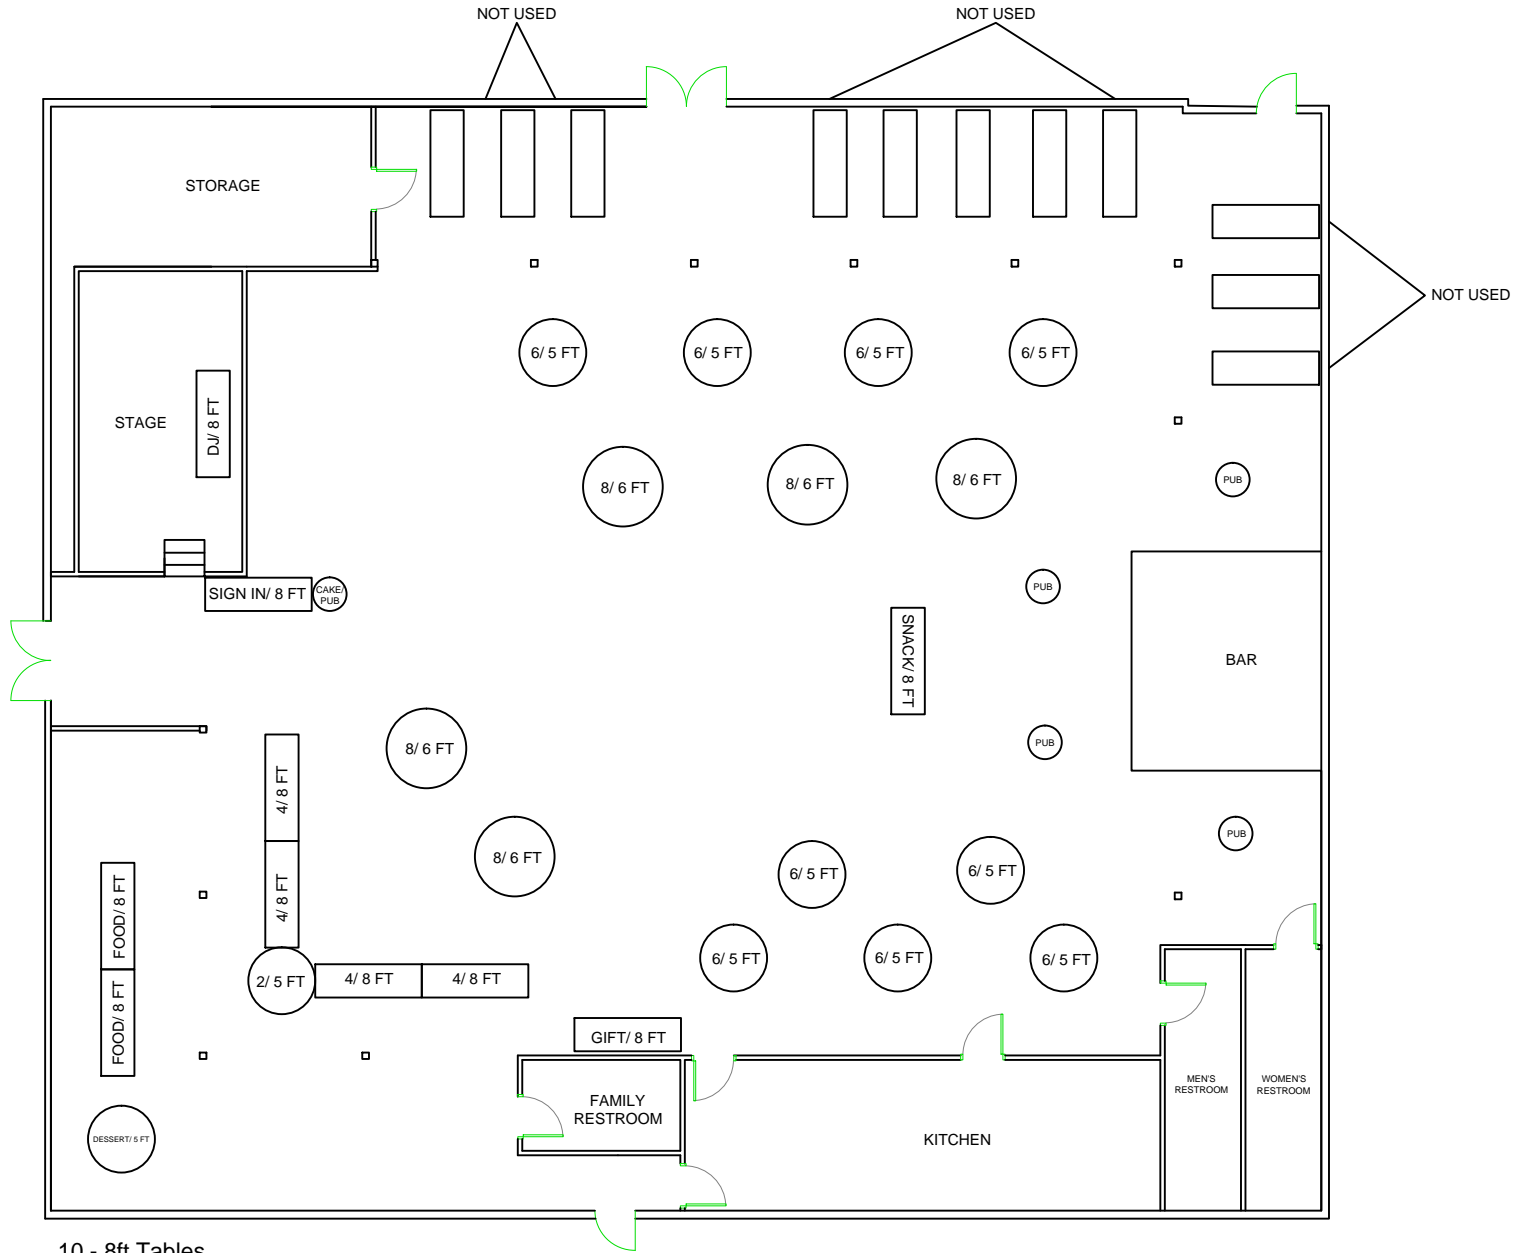

PRODUCED BY AN AUTODESK EDUCATIONAL PRODUCT

PRODUCED BY AN AUTODESK EDUCATIONAL PRODUCT

- 10 - 8ft Tables
- 5 - 6ft Round Tables
- 11 - 5ft Round Tables
- 5 - Pub Tables

100 Person Layout/Actual 112