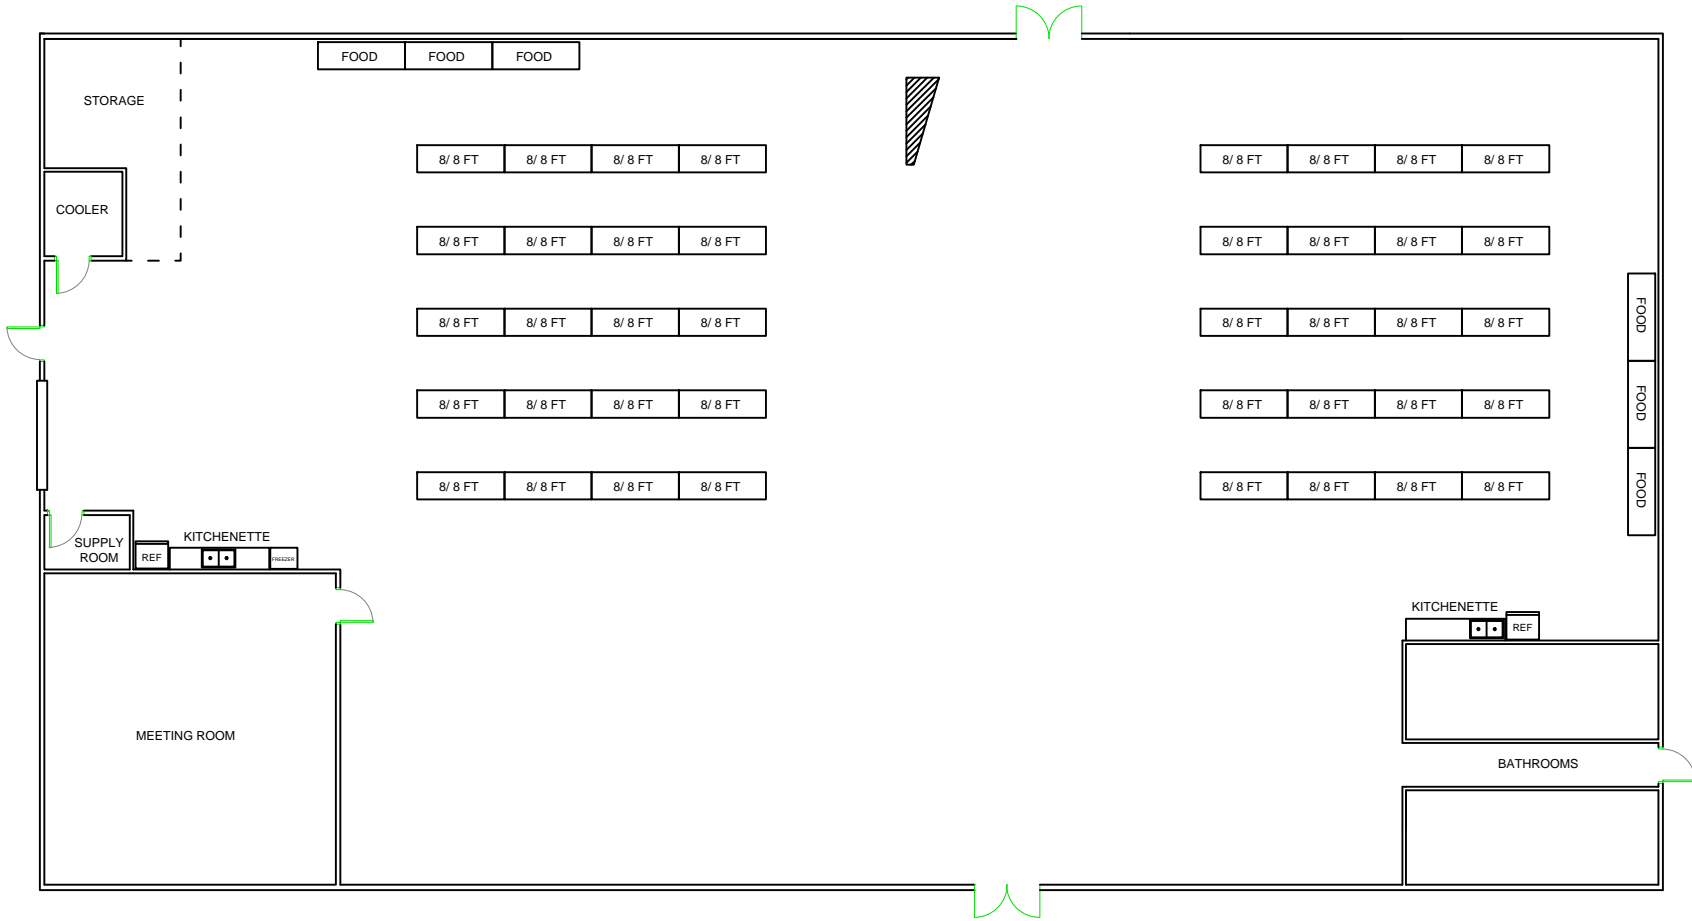

PRODUCED BY AN AUTODESK EDUCATIONAL PRODUCT

PRODUCED BY AN AUTODESK EDUCATIONAL PRODUCT

FULL OAK GARDENS
300 Layout

Actual - 320